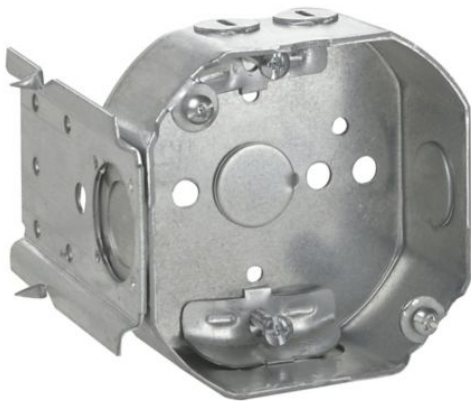

# Eaton TP302

Catalog Number: TP302

Eaton Crouse-Hinds series Octagon Outlet Box, (1) 1/2", 4", C, 4, NM clamps, 1-1/2", Steel, (2) 1/2", Fixture rated, 15.5 cubic inch capacity

## General specifications

<b>Product Name</b>	<b>Catalog Number</b>
Eaton Crouse-Hinds series octagon outlet box	TP302
	UPC
	786189103021
<b>Product Length/Depth</b>	<b>Product Height</b>
4 in	1.5 in
<b>Product Width</b>	<b>Product Weight</b>
4 in	0.65 lb