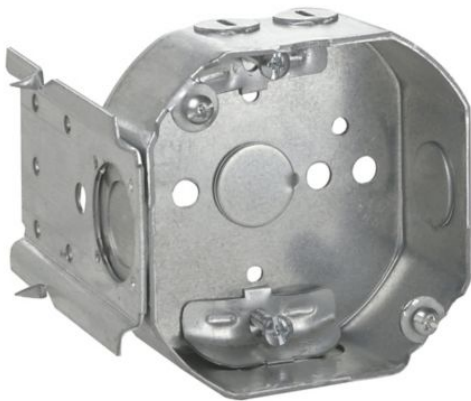

Eaton TP302

Catalog Number: TP302

Eaton Crouse-Hinds series Octagon Outlet Box, (1) 1/2", 4", C, 4, NM clamps, 1-1/2", Steel, (2) 1/2", Fixture rated, 15.5 cubic inch capacity

General specifications

Product Name	Catalog Number
Eaton Crouse-Hinds series octagon outlet box	TP302
	UPC
	786189103021
Product Length/Depth	Product Height
4 in	1.5 in
Product Width	Product Weight
4 in	0.65 lb