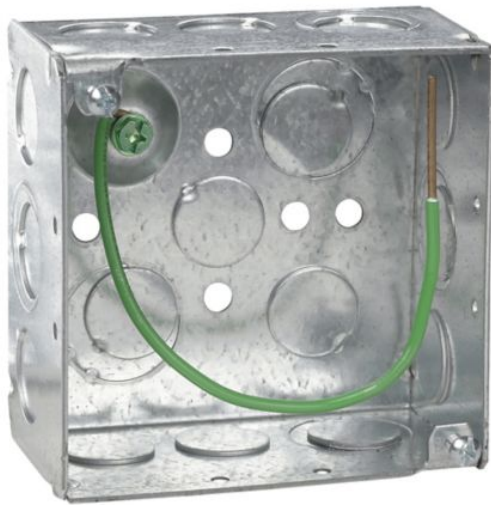

## Eaton TP403PF

Eaton Crouse-Hinds series Square Outlet Box, (2) 1/2", (2) 1/2", (1) 3/4" E, 4", Conduit (no clamps), Welded, 2-1/8", Steel, (8) 1/2", (4) 1/2", (1) 3/4" E, Includes ground screw with pigtail lead, 30.3 cubic inch capacity

### General specifications

<b>PRODUCT NAME</b>	Eaton Crouse-Hinds series square outlet box
<b>CATALOG NUMBER</b>	TP403PF
<b>UPC</b>	786189000283
<b>PRODUCT LENGTH/DEPTH</b>	4 in
<b>PRODUCT HEIGHT</b>	2.13 in
<b>PRODUCT WIDTH</b>	4 in
<b>PRODUCT WEIGHT</b>	0.84 lb

### Product specifications

<b>BOX SIZE</b>	4"
<b>CAPACITY</b>	30.3 cubic in
<b>DEPTH</b>	2-1/8"
<b>CONDUIT/CABLE</b>	Conduit (no clamps)

<b>CONSTRUCTION</b>	Welded
<b>SIDE KNOCKOUTS</b>	(8) 1/2 in, (4) 1/2 in, (1) 3/4 in E
<b>BOTTOM KNOCKOUTS</b>	(2) 1/2 in, (2) 1/2 in, (1) 3/4 in E
<b>MATERIAL</b>	Steel
<b>SPECIAL FEATURES</b>	Includes ground screw with pigtail lead