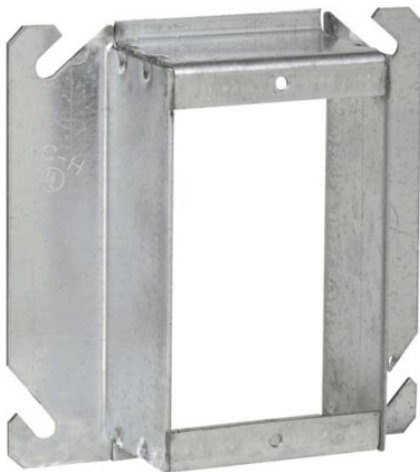

Eaton TP528

Catalog Number: TP528

Eaton Crouse-Hinds series Tile Wall Square Cover, 4", Raised surface, one device, Steel, 1-1/2" raised, 11.0 cubic inch capacity

General specifications

Product Name	Catalog Number
Eaton Crouse-Hinds series tile wall square cover	TP528
	UPC
	786189105285
Product Length/Depth	Product Height
4 in	1.5 in
Product Width	Product Weight
4 in	0.5 lb

Certifications and compliances

Area classification

Ordinary/Non-Hazardous Locations

Standards type

NEC/CEC

Product specifications

Box size

4"

Capacity

11 cubic in

Configuration

Raised surface, one device

Material

Steel

Type

1-1/2" raised