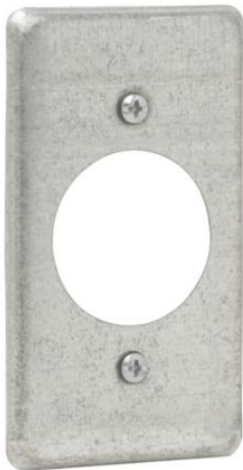

Eaton TP610

Catalog Number: TP610

Eaton Crouse-Hinds series Utility Box Cover, Steel, For 20-30A, twist-lock, 1-19/32"

General specifications

Product Name	Catalog Number
Eaton Crouse-Hinds series utility box cover	TP610
	UPC
	786189106107
Product Length/Depth	Product Height
4 in	0.25 in
Product Width	Product Weight
2.13 in	0.09 lb