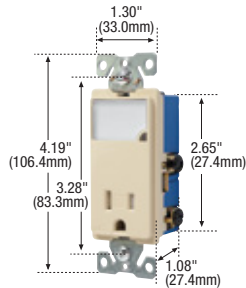

Commercial grade receptacles

Commercial grade straight blade receptacles

Product description

2-pole, 3-wire grounding
15A, 125V/AC
20A, 125V/AC
NEMA 5-15R, 5-20R

7750

TR7756

TR7735

TR775

USB charging station

USB rating		Description	Color suffix	Catalog no.
A	V/DC			
5.0 total	5	USB charging station, wire leads	BK, LA, V, W	□ 7750__

USB charger with tamper resistant receptacles

Rating				Description	Color suffix	Catalog no.
A	V/AC	Amps	V/DC			
15	125	3.1	5	USB charger with TR duplex receptacle, wire leads	A, B, BK, GY, LA, V, W	□ TR7755__
20	125	3.1	5	USB charger with TR duplex receptacle, wire leads	A, B, BK, GY, LA, V, W	□ TR7756__

Tamper resistant combination LED wallbox nightlight with receptacle

Rating				Description	Color suffix	Catalog no.
A	V/AC	NEMA				
15	125	5-15R		Nightlight with single receptacle, back & side wire	A, BK, LA, V, W	□ TR7735
20	125	5-20R		Nightlight with single receptacle, back & side wire	A, BK, LA, V, W	□ TR7736

Tamper resistant clock hanger receptacles

Rating				Description	Color	Catalog No.	
A	V/AC	NEMA					
15	125	5-15R		Single clock hanger receptacle side wire	W	□ TR775W	●
				Recessed duplex receptacle, push wire & side wire	W	□ TR780W	●