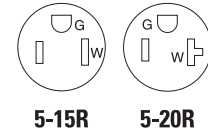

Commercial grade receptacles

Commercial grade straight blade receptacles

Product description

2-pole, 3-wire grounding
15A, 125V/AC
20A, 125V/AC
NEMA 5-15R, 5-20R

7750

TR7756

TR7735

TR775

USB charging station

USB rating		Description	Color suffix	Catalog no.
A	V/DC			
5.0 total	5	USB charging station, wire leads	BK, LA, V, W	□ 7750__

USB charger with tamper resistant receptacles

Rating				Description	Color suffix	Catalog no.
A	V/AC	Amps	V/DC			
15	125	3.1	5	USB charger with TR duplex receptacle, wire leads	A, B, BK, GY, LA, V, W	□ TR7755__
20	125	3.1	5	USB charger with TR duplex receptacle, wire leads	A, B, BK, GY, LA, V, W	□ TR7756__

Tamper resistant clock hanger receptacles

Rating				Description	Color	Catalog No.	
A	V/AC	NEMA					
15	125	5-15R		Single clock hanger receptacle side wire	W	□ TR775W	●
				Recessed duplex receptacle, push wire & side wire	W	□ TR780W	●

Color ordering information:

For ordering devices, include Catalog no. followed by the Color suffix: A (Almond), B (Brown), BK (Black), GY (Gray), LA (Light Almond), V (Ivory), W (White)

Specification information: USB commercial receptacles & USB charging station: A-34
Compliances, specifications and availability are subject to change without notice.