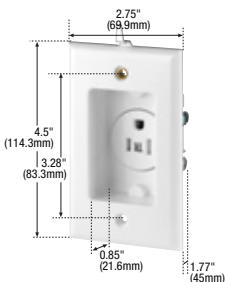

Commercial grade receptacles

Commercial grade straight blade receptacles

Product description

2-pole, 3-wire grounding
15A, 125V/AC
20A, 125V/AC
NEMA 5-15R, 5-20R

7750

TR7756

TR7735

TR775

USB charging station

USB rating		Description	Color suffix	Catalog no.
A	V/DC			
5.0 total	5	USB charging station, wire leads	BK, LA, V, W	□ 7750__

USB charger with tamper resistant receptacles

Rating				Description	Color suffix	Catalog no.
A	V/AC	Amps	V/DC			
15	125	3.1	5	USB charger with TR duplex receptacle, wire leads	A, B, BK, GY, LA, V, W	□ TR7755__
20	125	3.1	5	USB charger with TR duplex receptacle, wire leads	A, B, BK, GY, LA, V, W	□ TR7756__

Tamper resistant combination LED wallbox nightlight with receptacle

Rating				Description	Color suffix	Catalog no.
A	V/AC	NEMA				
15	125	5-15R		Nightlight with single receptacle, back & side wire	A, BK, LA, V, W	□ TR7735
20	125	5-20R		Nightlight with single receptacle, back & side wire	A, BK, LA, V, W	□ TR7736

Tamper resistant clock hanger receptacles

Rating				Description	Color	Catalog No.	
A	V/AC	NEMA					
15	125	5-15R		Single clock hanger receptacle side wire	W	□ TR775W	●
				Recessed duplex receptacle, push wire & side wire	W	□ TR780W	●