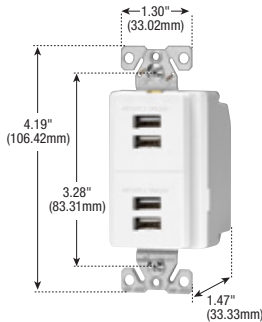

Commercial grade receptacles

Commercial grade straight blade receptacles

Product description

2-pole, 3-wire grounding
15A, 125V/AC
20A, 125V/AC
NEMA 5-15R, 5-20R

7750

TR7756

TR7735

TR775

USB charging station

USB rating		Description	Color suffix	Catalog no.
A	V/DC			
5.0 total	5	USB charging station, wire leads	BK, LA, V, W	□ 7750__

USB charger with tamper resistant receptacles

Rating				Description	Color suffix	Catalog no.
A	V/AC	Amps	V/DC			
15	125	3.1	5	USB charger with TR duplex receptacle, wire leads	A, B, BK, GY, LA, V, W	□ TR7755__
20	125	3.1	5	USB charger with TR duplex receptacle, wire leads	A, B, BK, GY, LA, V, W	□ TR7756__

Tamper resistant combination LED wallbox nightlight with receptacle

Rating				Description	Color suffix	Catalog no.
A	V/AC	NEMA				
15	125	5-15R		Nightlight with single receptacle, back & side wire	A, BK, LA, V, W	□ TR7735
20	125	5-20R		Nightlight with single receptacle, back & side wire	A, BK, LA, V, W	□ TR7736

Tamper resistant clock hanger receptacles

Rating				Description	Color	Catalog No.	
A	V/AC	NEMA					
15	125	5-15R		Single clock hanger receptacle side wire	W	□ TR775W	●
				Recessed duplex receptacle, push wire & side wire	W	□ TR780W	●