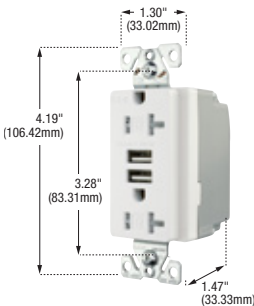

Commercial grade receptacles

Commercial grade straight blade receptacles

Product description

2-pole, 3-wire grounding
15A, 125V/AC
20A, 125V/AC
NEMA 5-15R, 5-20R

7750

TR7756

TR7735

TR775

USB charging station

USB rating		Description	Color suffix	Catalog no.
A	V/DC			
5.0 total	5	USB charging station, wire leads	BK, LA, V, W	□ 7750__

USB charger with tamper resistant receptacles

Rating				Description	Color suffix	Catalog no.
A	V/AC	Amps	V/DC			
15	125	3.1	5	USB charger with TR duplex receptacle, wire leads	A, B, BK, GY, LA, V, W	□ TR7755__
20	125	3.1	5	USB charger with TR duplex receptacle, wire leads	A, B, BK, GY, LA, V, W	□ TR7756__

Tamper resistant combination LED wallbox nightlight with receptacle

Rating				Description	Color suffix	Catalog no.
A	V/AC	NEMA				
15	125	5-15R		Nightlight with single receptacle, back & side wire	A, BK, LA, V, W	□ TR7735
20	125	5-20R		Nightlight with single receptacle, back & side wire	A, BK, LA, V, W	□ TR7736

Tamper resistant clock hanger receptacles

Rating				Description	Color	Catalog No.	
A	V/AC	NEMA					
15	125	5-15R		Single clock hanger receptacle side wire	W	□ TR775W	●
				Recessed duplex receptacle, push wire & side wire	W	□ TR780W	●