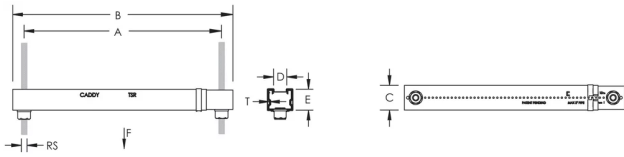

ADDITIONAL PRODUCT DETAILS

Static Load 1 represents a distributed load for 12" - 20" (300 - 500 mm) installations and a point load for 12" - 16" (300 - 400 mm) installations. Static Load 2 represents a point load for 16" - 20" (400 - 500 mm) installations.

DIAGRAMS

WARNING

nVent products shall be installed and used only as indicated in nVent's product instruction sheets and training materials. Instruction sheets are available at www.nvent.com and from your nVent customer service representative. Improper installation, misuse, misapplication or other failure to completely follow nVent's instructions and warnings may cause product malfunction, property damage, serious bodily injury and death and/or void your warranty.

North America

+1.800.753.9221
Option 1 – Customer Care
Option 2 – Technical Support

Europe

Netherlands:
+31 800-0200135
France:
+33 800 901 793

Europe

Germany:
800 1890272
Other Countries:
+31 13 5835404