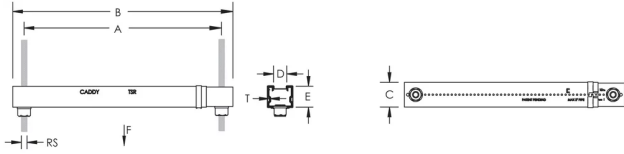

ADDITIONAL PRODUCT DETAILS

Static Load 1 represents a distributed load for 12" - 20" (300 - 500 mm) installations and a point load for 12" - 16" (300 - 400 mm) installations. Static Load 2 represents a point load for 16" - 20" (400 - 500 mm) installations.

DIAGRAMS

WARNING

nVent products shall be installed and used only as indicated in nVent's product instruction sheets and training materials. Instruction sheets are available at www.nvent.com and from your nVent customer service representative. Improper installation, misuse, misapplication or other failure to completely follow nVent's instructions and warnings may cause product malfunction, property damage, serious bodily injury and death and/or void your warranty.

North America

+1.800.753.9221
Option 1 – Customer Care
Option 2 – Technical Support

Europe

Netherlands:
+31 800-0200135
France:
+33 800 901 793

Europe

Germany:
800 1890272
Other Countries:
+31 13 5835404