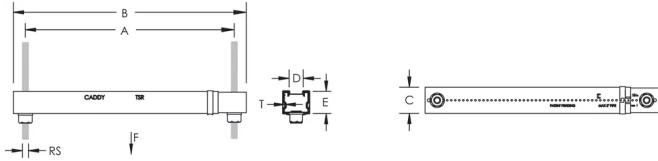

ADDITIONAL PRODUCT DETAILS

Static Load 1 represents a distributed load for 12" - 20" (300 - 500 mm) installations and a point load for 12" - 16" (300 - 400 mm) installations. Static Load 2 represents a point load for 16" - 20" (400 - 500 mm) installations.

DIAGRAMS

WARNING

nVent products shall be installed and used only as indicated in nVent's product instruction sheets and training materials. Instruction sheets are available at www.nvent.com and from your nVent customer service representative. Improper installation, misuse, misapplication or other failure to completely follow nVent's instructions and warnings may cause product malfunction, property damage, serious bodily injury and death and/or void your warranty.

North America

+1.800.753.9221
Option 1 – Customer Care
Option 2 – Technical Support

Europe

Netherlands:
+31 800-0200135
France:
+33 800 901 793

Europe

Germany:
800 1890272
Other Countries:
+31 13 5835404

APAC

Shanghai:
+ 86 21 2412 1618/19
Sydney:
+61 2 9751 8500

Our powerful portfolio of brands:
nVent.com CADDY ERICO HOFFMAN RAYCHEM SCHROFF
TRACER