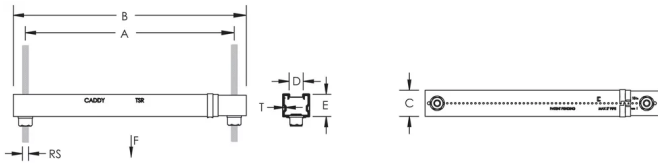

E: 1 3/8"

Static Load 1 (F1): 300lb

Static Load 2 (F2): 200lb

ADDITIONAL PRODUCT DETAILS

Static Load 1 represents a distributed load for 12" - 20" (300 - 500 mm) installations and a point load for 12" - 16" (300 - 400 mm) installations. Static Load 2 represents a point load for 16" - 20" (400 - 500 mm) installations.

DIAGRAMS

WARNING

nVent products shall be installed and used only as indicated in nVent's product instruction sheets and training materials. Instruction sheets are available at www.nvent.com and from your nVent customer service representative. Improper installation, misuse, misapplication or other failure to completely follow nVent's instructions and warnings may cause product malfunction, property damage, serious bodily injury and death and/or void your warranty.

North America

+1.800.753.9221

Option 1 – Customer Care

Option 2 – Technical Support

Europe

Netherlands:

+31 800-0200135

France:

+33 800 901 793

Europe

Germany:

800 1890272

Other Countries:

+31 13 5835404

APAC

Shanghai:

+ 86 21 2412 1618/19

Sydney:

+61 2 9751 8500

Our powerful portfolio of brands:
nVent.com CADDY ERICO HOFFMAN RAYCHEM SCHROFF
TRACER

© 2025 nVent. All nVent marks and logos are owned or licensed by nVent Services GmbH or its affiliates. All other trademarks are the property of their respective owners.

nVent reserves the right to change specifications without notice.