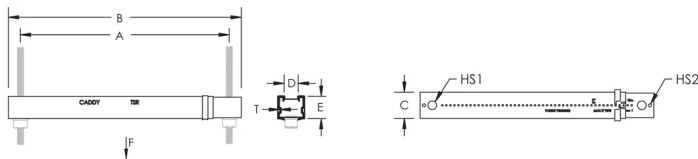

D: 7/8"

E: 1 3/8"

Static Load 1 (F1): 300lb

Static Load 2 (F2): 200lb

ADDITIONAL PRODUCT DETAILS

Static Load 1 represents a distributed load for 12" - 20" (300 - 500 mm) installations and a point load for 12" - 16" (300 - 400 mm) installations. Static Load 2 represents a point load for 16" - 20" (400 - 500 mm) installations.

DIAGRAMS

WARNING

nVent products shall be installed and used only as indicated in nVent's product instruction sheets and training materials. Instruction sheets are available at www.nvent.com and from your nVent customer service representative. Improper installation, misuse, misapplication or other failure to completely follow nVent's instructions and warnings may cause product malfunction, property damage, serious bodily injury and death and/or void your warranty.

North America

+1.800.753.9221

Option 1 – Customer Care

Option 2 – Technical Support

Europe

Netherlands:

+31 800-0200135

France:

+33 800 901 793

Europe

Germany:

800 1890272

Other Countries:

+31 13 5835404

APAC

Shanghai:

+ 86 21 2412 1618/19

Sydney:

+61 2 9751 8500

Our powerful portfolio of brands:
nVent.com **CADDY ERICO HOFFMAN RAYCHEM SCHROFF**
TRACER