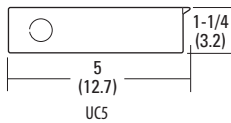

CATALOG NUMBER	NUMBER OF LAMPS	LENGTH	WATTAGE	NUMBER OF BALLAST	VOLTAGE	BALLAST	ENERGY STAR® QUALIFIED	LAMP INCLUDED	LAMP TYPE
UC512	1	12"	8W	1	120	Electronic, instant start	Y	Y	Preheat T5
UC521	1	21"	13W	1	120	Electronic, instant start	Y	Y	Preheat T5
UC524	2	24"	8W	1	120	Electronic, instant start	Y	Y	Preheat T5
UC533	2	33"	One 8W & one 13W	1	120	Electronic, instant start	Y	Y	Preheat T5
UC542	2	42"	13W	1	120	Electronic, instant start	Y	Y	Preheat T5
UC818	1	18"	15W	1	120	Electronic, instant start	Y	N	T8
UC824	1	24"	17W	1	120	Electronic, instant start	Y	N	T8
UC836	1	36"	25W	1	120	Electronic, instant start	Y	N	T8
UC848	1	48"	32W	1	120	Electronic, instant start	Y	N	T8

ADDITIONAL INFORMATION

For additional product information, visit www.lithonia.com.

Drawings are for dimensional detail only and may not represent actual mechanical configuration. Dimensions are shown in inches (centimeters) unless otherwise noted.