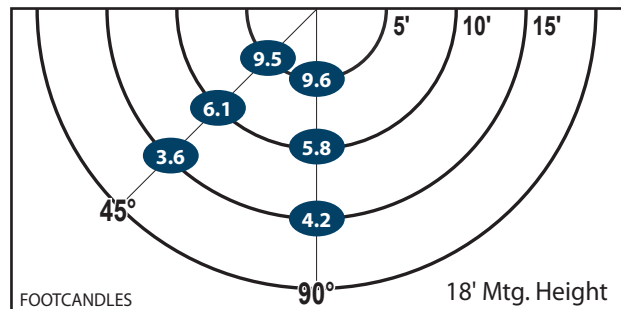

Dimensions and Specifications

Overall Height: 9.01" **Depth: 9.78"**
Overall Width: 18.2" **Weight: 15 lbs.**

Recommended Mounting Height - 18-20 ft.

Mtg. Hgt.	FOOTCANDLES ON THE GROUND						Avg. FCs 450 SQ. FT.
	90°			45°			
	5'	10'	15'	5'	10'	15'	
18'	9.6	5.8	4.2	9.5	6.1	3.6	6.5
20'	6.8	4.8	3.4	6.6	5.2	3.4	5.0