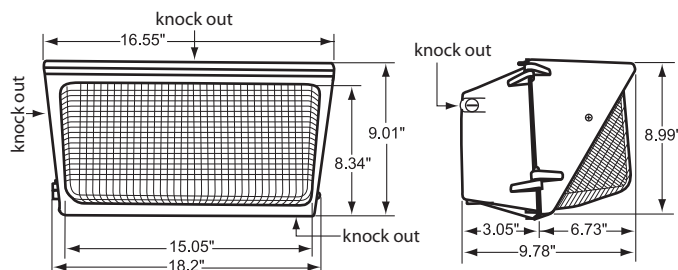

Dimensions and Specifications

Overall Height: 9.01" **Depth: 9.78"**
Overall Width: 18.2" **Weight: 15 lbs.**

Recommended Mounting Height - 18-20 ft.

Mtg. Hgt.	FOOTCANDLES ON THE GROUND						Avg. FCs 450 SQ. FT.
	90°			45°			
	5'	10'	15'	5'	10'	15'	
18'	9.6	5.8	4.2	9.5	6.1	3.6	6.5
20'	6.8	4.8	3.4	6.6	5.2	3.4	5.0