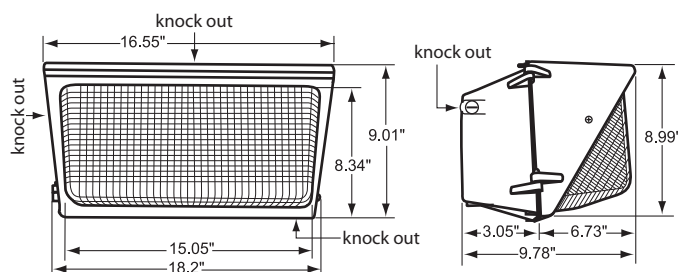

Dimensions and Specifications

Overall Height: 9.01" **Depth: 9.78"**
Overall Width: 18.2" **Weight: 15 lbs.**

Recommended Mounting Height - 18-20 ft.

Mtg. Hgt.	FOOTCANDLES ON THE GROUND						Avg. FCs 450 SQ. FT.
	90°			45°			
	5'	10'	15'	5'	10'	15'	
18'	9.6	5.8	4.2	9.5	6.1	3.6	6.5
20'	6.8	4.8	3.4	6.6	5.2	3.4	5.0