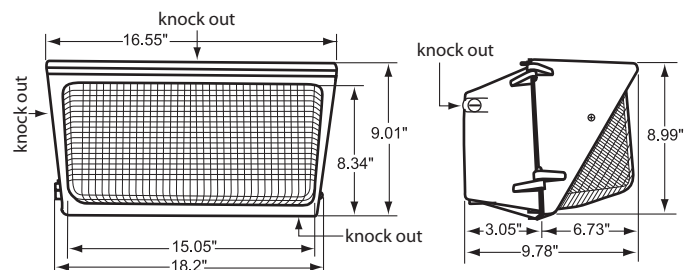

Dimensions and Specifications

Overall Height: 9.01"

Depth: 9.78"

Overall Width: 18.2"

Weight: 15 lbs.

*The majority of Atlas Lighting Products are assembled in USA facilities by an American Workforce utilizing both Domestic and Foreign components

Mtg. Hgt.	FOOTCANDLES ON THE GROUND						Avg. FCs 450 SQ. FT.
	90°			45°			
	5'	10'	15'	5'	10'	15'	
20'	12.2	7.2	5.2	11.5	7.9	4.8	8.1
22'	10.4	6.8	4.6	9.6	7.2	4.6	7.2

Performance

- **95% Efficient Reflector Targets the Light**
- **Eliminates Glare & Offensive Light**
- **Less Wasted Light**
- **More Footcandles on the Ground**
- **Creates a Smooth & Uniform Light Pattern**