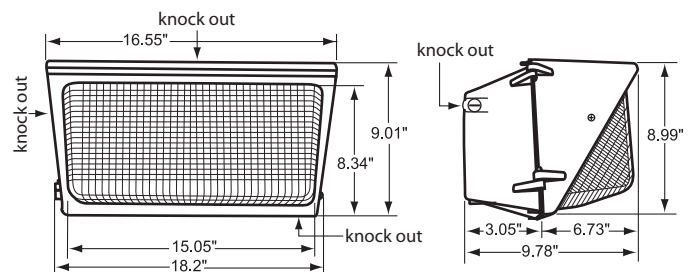

Mtg. Hgt.	FOOTCANDLES ON THE GROUND						Avg. FCs 450 SQ. FT.
	90°			45°			
	5'	10'	15'	5'	10'	15'	
20'	12.2	7.2	5.2	11.5	7.9	4.8	8.1
22'	10.4	6.8	4.6	9.6	7.2	4.6	7.2

Performance

- 95% Efficient Reflector Targets the Light
- Eliminates Glare & Offensive Light
- Less Wasted Light
- More Footcandles on the Ground
- Creates a Smooth & Uniform Light Pattern

Dimensions and Specifications

Overall Height: 9.01"

Depth: 9.78"

Overall Width: 18.2"

Weight: 15 lbs.

*The majority of Atlas Lighting Products are assembled in USA facilities by an American Workforce utilizing both Domestic and Foreign components