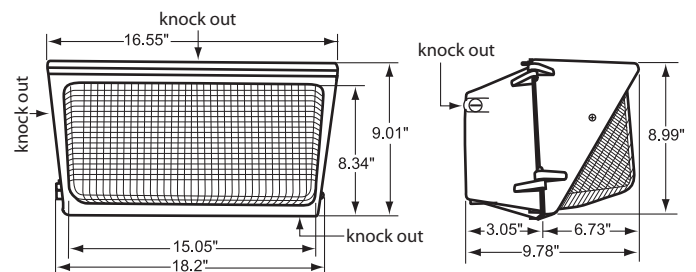

Dimensions and Specifications

Overall Height: 9.01"

Depth: 9.78"

Overall Width: 18.2"

Weight: 15 lbs.

*The majority of Atlas Lighting Products are assembled in USA facilities by an American Workforce utilizing both Domestic and Foreign components

Options

ADD SUFFIX #	DESCRIPTION
PC	120V Photocontrol
PM	208-277V Photocontrol
EB	Emergency Back-Up
4	480V Driver

Note: Atlas uses only premium LED compatible photocontrols

Recommended Mounting Height - 20-22 ft.

Mtg. Hgt.	FOOTCANDLES ON THE GROUND						Avg. FCs 450 SQ. FT.
	90°			45°			
	5'	10'	15'	5'	10'	15'	
20'	12.2	7.2	5.2	11.5	7.9	4.8	8.1
22'	10.4	6.8	4.6	9.6	7.2	4.6	7.2

Performance

- **95% Efficient Reflector Targets the Light**
- **Eliminates Glare & Offensive Light**
- **Less Wasted Light**
- **More Footcandles on the Ground**
- **Creates a Smooth & Uniform Light Pattern**