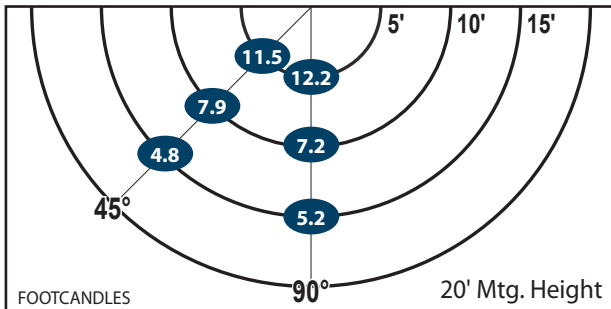

LUMENS: 8,560

LPW: 98 CRI: 81

DIMMING: 10-100%

Design is Protected by U.S. Patent No. 9,482,395

Ordering Information

CATALOG #	DESCRIPTION	VOLTS	COLOR TEMP
WLD86LED	86W LED Wall Light	120-277	4500K
WLD86LED3K	86W LED Wall Light	120-277	3000K

Mtg. Hgt.	FOOTCANDLES ON THE GROUND						Avg. FCs 450 SQ. FT.
	90°			45°			
	5'	10'	15'	5'	10'	15'	
20'	12.2	7.2	5.2	11.5	7.9	4.8	8.1
22'	10.4	6.8	4.6	9.6	7.2	4.6	7.2

Performance

- **95% Efficient Reflector Targets the Light**
- **Eliminates Glare & Offensive Light**
- **Less Wasted Light**
- **More Footcandles on the Ground**
- **Creates a Smooth & Uniform Light Pattern**

Dimensions and Specifications

Overall Height: 9.01"

Depth: 9.78"

Overall Width: 18.2"

Weight: 15 lbs.

*The majority of Atlas Lighting Products are assembled in USA facilities by an American Workforce utilizing both Domestic and Foreign components