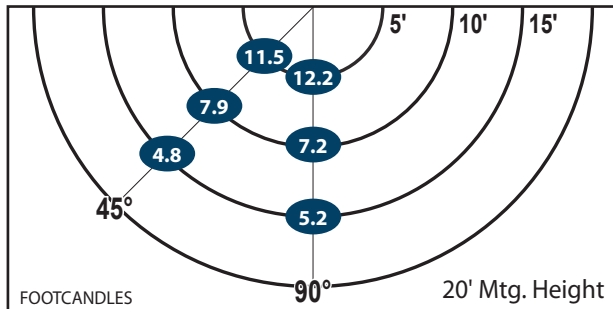

Recommended Mounting Height - 20-22 ft.