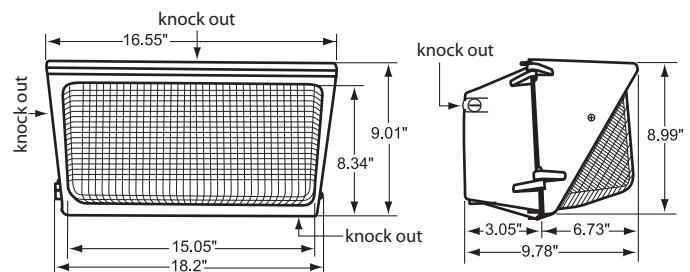

Mtg. Hgt.	FOOTCANDLES ON THE GROUND						Avg. FCs 450 SQ. FT.
	90°			45°			
	5'	10'	15'	5'	10'	15'	
20'	12.2	7.2	5.2	11.5	7.9	4.8	8.1
22'	10.4	6.8	4.6	9.6	7.2	4.6	7.2

Performance

- **95% Efficient Reflector Targets the Light**
- **Eliminates Glare & Offensive Light**
- **Less Wasted Light**
- **More Footcandles on the Ground**
- **Creates a Smooth & Uniform Light Pattern**

Dimensions and Specifications

Overall Height: 9.01"

Depth: 9.78"

Overall Width: 18.2"

Weight: 15 lbs.

*The majority of Atlas Lighting Products are assembled in USA facilities by an American Workforce utilizing both Domestic and Foreign components