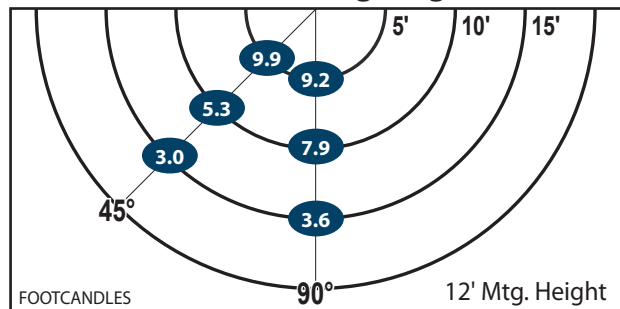

Recommended Mounting Height - 12-14 ft.

Dimensions and Specifications

Overall Height: 9.02"

Depth: 7.85"

Overall Width: 14.2"

Weight: 9.2 lbs.

Mtg. Hgt.	FOOTCANDLES ON THE GROUND						Avg. FCs 450 SQ. FT.
	90°			45°			
	5'	10'	15'	5'	10'	15'	
12'	9.2	7.9	3.6	9.9	5.3	3.0	6.5
14'	8.0	4.4	3.0	7.6	6.1	3.7	5.5

Dimensions and Specifications

Overall Height: 9.02"

Depth: 7.85"

Overall Width: 14.2"

Weight: 9.2 lbs.

Recommended Mounting Height - 12-14 ft.

Mtg. Hgt.	FOOTCANDLES ON THE GROUND						Avg. FCs 450 SQ. FT.
	90°			45°			
	5'	10'	15'	5'	10'	15'	
12'	9.2	7.9	3.6	9.9	5.3	3.0	6.5
14'	8.0	4.4	3.0	7.6	6.1	3.7	5.5