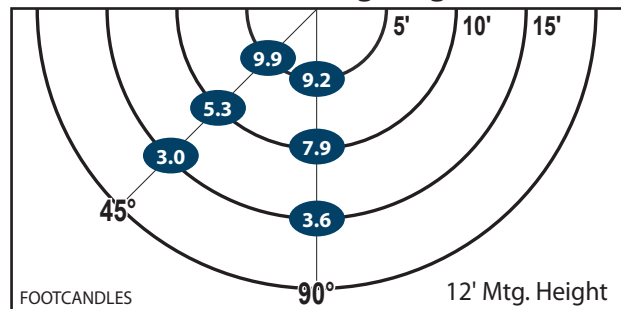

Recommended Mounting Height - 12-14 ft.

Dimensions and Specifications

Overall Height: 9.02"

Depth: 7.85"

Overall Width: 14.2"

Weight: 9.2 lbs.

Mtg. Hgt.	FOOTCANDLES ON THE GROUND						Avg. FCs 450 SQ. FT.
	90°			45°			
	5'	10'	15'	5'	10'	15'	
12'	9.2	7.9	3.6	9.9	5.3	3.0	6.5
14'	8.0	4.4	3.0	7.6	6.1	3.7	5.5

Dimensions and Specifications

Overall Height: 9.02"

Depth: 7.85"

Overall Width: 14.2"

Weight: 9.2 lbs.

Recommended Mounting Height - 12-14 ft.

Mtg. Hgt.	FOOTCANDLES ON THE GROUND						Avg. FCs 450 SQ. FT.
	90°			45°			
	5'	10'	15'	5'	10'	15'	
12'	9.2	7.9	3.6	9.9	5.3	3.0	6.5
14'	8.0	4.4	3.0	7.6	6.1	3.7	5.5