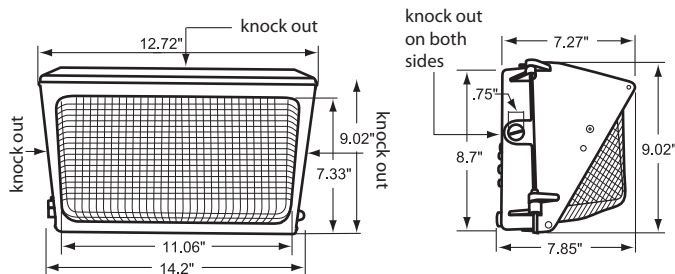

Recommended Mounting Height - 12-14 ft.

Dimensions and Specifications

Overall Height: 9.02"

Depth: 7.85"

Overall Width: 14.2"

Weight: 9.2 lbs.

Mtg. Hgt.	FOOTCANDLES ON THE GROUND						Avg. FCs 450 SQ. FT.
	90°			45°			
	5'	10'	15'	5'	10'	15'	
12'	9.2	7.9	3.6	9.9	5.3	3.0	6.5
14'	8.0	4.4	3.0	7.6	6.1	3.7	5.5