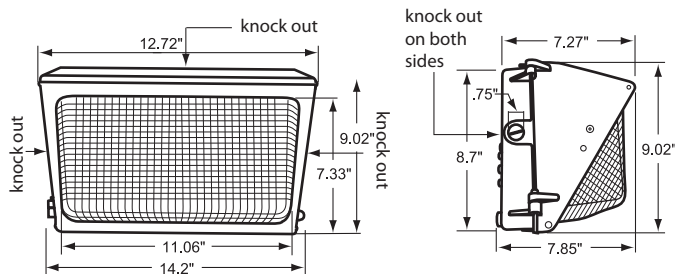

Recommended Mounting Height - 12-14 ft.

Dimensions and Specifications

Overall Height: 9.02"

Depth: 7.85"

Overall Width: 14.2"

Weight: 9.2 lbs.

Mtg. Hgt.	FOOTCANDLES ON THE GROUND						Avg. FCs 450 SQ. FT.
	90°			45°			
	5'	10'	15'	5'	10'	15'	
12'	9.2	7.9	3.6	9.9	5.3	3.0	6.5
14'	8.0	4.4	3.0	7.6	6.1	3.7	5.5

Dimensions and Specifications

Overall Height: 9.02"

Depth: 7.85"

Overall Width: 14.2"

Weight: 9.2 lbs.

Recommended Mounting Height - 12-14 ft.

Mtg. Hgt.	FOOTCANDLES ON THE GROUND						Avg. FCs 450 SQ. FT.
	90°			45°			
	5'	10'	15'	5'	10'	15'	
12'	9.2	7.9	3.6	9.9	5.3	3.0	6.5
14'	8.0	4.4	3.0	7.6	6.1	3.7	5.5