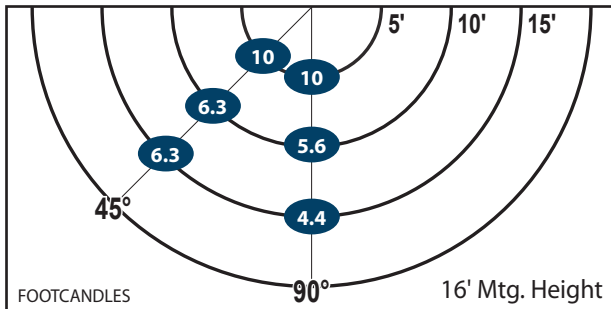

LPW: 92 CRI: 81

DIMMING: 10-100%

DIMMING: 10-100%

Design is Protected by U.S. Patent No. 9,482,395

Ordering Information

CATALOG #	DESCRIPTION	VOLTS	COLOR TEMP
WLM64LED	64W LED Wall Light	120-277	4500K
WLM64LED3K	64W LED Wall Light	120-277	3000K

Mtg. Hgt.	FOOTCANDLES ON THE GROUND						Avg. FCs 450 SQ. FT.
	90°			45°			
	5'	10'	15'	5'	10'	15'	
16'	10.0	6.3	6.3	10.0	5.6	4.4	7.1
18'	8.5	5.3	5.0	8.3	5.0	3.8	6.0

Performance

- **95% Efficient Reflector Targets the Light**
- **Eliminates Glare & Offensive Light**
- **Less Wasted Light**
- **More Footcandles on the Ground**
- **Creates a Smooth & Uniform Light Pattern**

Dimensions and Specifications

Overall Height: 9.02"

Depth: 7.85"

Overall Width: 14.2"

Weight: 9.2 lbs.

*The majority of Atlas Lighting Products are assembled in USA facilities by an American Workforce utilizing both Domestic and Foreign components