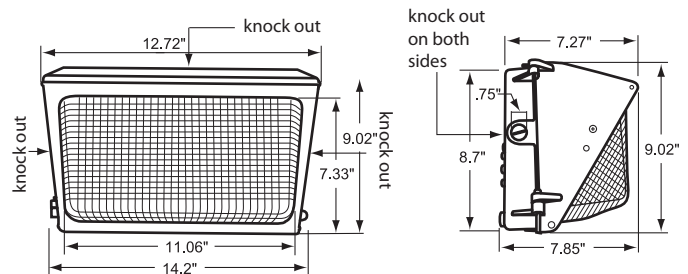

Mtg. Hgt.	FOOTCANDLES ON THE GROUND						Avg. FCs 450 SQ. FT.
	90°			45°			
	5'	10'	15'	5'	10'	15'	
16'	10.0	6.3	6.3	10.0	5.6	4.4	7.1
18'	8.5	5.3	5.0	8.3	5.0	3.8	6.0

Performance

- **95% Efficient Reflector Targets the Light**
- **Eliminates Glare & Offensive Light**
- **Less Wasted Light**
- **More Footcandles on the Ground**
- **Creates a Smooth & Uniform Light Pattern**

Dimensions and Specifications

Overall Height: 9.02"

Depth: 7.85"

Overall Width: 14.2"

Weight: 9.2 lbs.

*The majority of Atlas Lighting Products are assembled in USA facilities by an American Workforce utilizing both Domestic and Foreign components