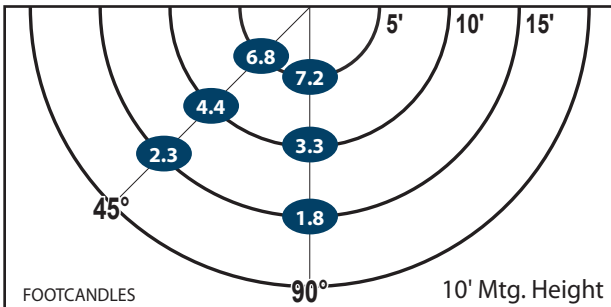

**Glare Free**

**WATTS: 27**

**WLSG27LED**

**CCT: 4500K**

**LUMENS: 3,017**

**LPW: 113 CRI: 82**

**DIMMING: 10-100%**

**CCT: 3000K**

**LUMENS: 2,749**

**LPW: 105 CRI: 81**

**DIMMING: 10-100%**

Patent Pending

**Ordering Information**

CATALOG #	DESCRIPTION	VOLTS	COLOR TEMP
<b>WLSG27LED</b>	27W LED Wall Light	120-277	4500K
<b>WLSG27LED3K</b>	27W LED Wall Light	120-277	3000K

**Options**

ADD SUFFIX #	DESCRIPTION
PC	120V Photocontrol
PM	208-277V Photocontrol

Note: Atlas uses only premium LED compatible photocontrols

**Recommended Mounting Height - 10-12 ft.**

Mtg. Hgt.	90°			45°			Avg. FCs 450 SQ. FT.
	5'	10'	15'	5'	10'	15'	
10'	7.2	3.3	1.8	6.8	4.4	2.3	<b>4.3</b>
12'	5.6	3.0	1.8	5.3	3.7	2.3	<b>3.6</b>

**Performance**

- Eliminates Glare & Offensive Light
- Less Wasted Light
- More Footcandles on the Ground
- Creates a Smooth & Uniform Light Pattern

**Dimensions and Specifications**

**Overall Height: 8.5"**  
**Overall Width: 8.75"**