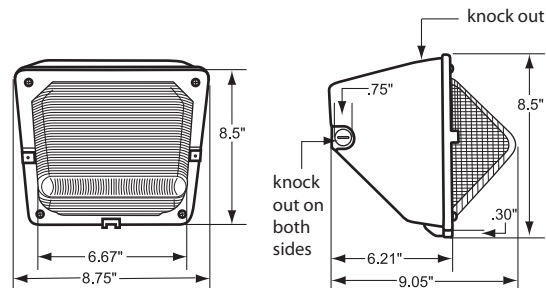

**Options**

ADD SUFFIX #	DESCRIPTION
PC	120V Photocontrol
PM	208-277V Photocontrol

Note: Atlas uses only premium LED compatible photocontrols

**Recommended Mounting Height - 10-12 ft.**

**Performance**

- Eliminates Glare & Offensive Light
- Less Wasted Light
- More Footcandles on the Ground
- Creates a Smooth & Uniform Light Pattern

**Dimensions and Specifications**

**Overall Height: 8.5"**  
**Overall Width: 8.75"**

**Depth: 9.05"**  
**Weight: 6.6 lbs.**

\*The majority of Atlas Lighting Products are assembled in USA facilities by an American Workforce utilizing both Domestic and Foreign components