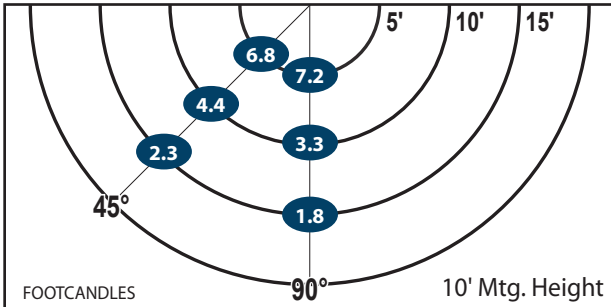

**Dimensions and Specifications**

**Overall Height: 8.5"**  
**Overall Width: 8.75"**

**Depth: 9.05"**  
**Weight: 6.6 lbs.**

\*The majority of Atlas Lighting Products are assembled in USA facilities by an American Workforce utilizing both Domestic and Foreign components

**LUMENS: 2,749**

**LPW: 105 CRI: 81**

**DIMMING: 10-100%**

Patent Pending

**Ordering Information**

CATALOG #	DESCRIPTION	VOLTS	COLOR TEMP
<b>WLSG27LED</b>	27W LED Wall Light	120-277	4500K
<b>WLSG27LED3K</b>	27W LED Wall Light	120-277	3000K

**Options**

ADD SUFFIX #	DESCRIPTION
PC	120V Photocontrol
PM	208-277V Photocontrol

Note: Atlas uses only premium LED compatible photocontrols

**Recommended Mounting Height - 10-12 ft.**

Mtg. Hgt.	90°			45°			Avg. FCs 450 SQ. FT.
	5'	10'	15'	5'	10'	15'	
10'	7.2	3.3	1.8	6.8	4.4	2.3	<b>4.3</b>
12'	5.6	3.0	1.8	5.3	3.7	2.3	<b>3.6</b>

**Performance**

- Eliminates Glare & Offensive Light
- Less Wasted Light
- More Footcandles on the Ground
- Creates a Smooth & Uniform Light Pattern

**Dimensions and Specifications**

**Overall Height: 8.5"**  
**Overall Width: 8.75"**