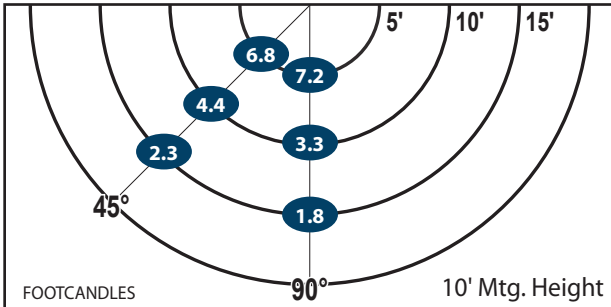

**Glare Free**

**WATTS: 27**

**WLSG27LED**

**CCT: 4500K**

**LUMENS: 3,017**

**LPW: 113 CRI: 82**

**DIMMING: 10-100%**

**CCT: 3000K**

**LUMENS: 2,749**

**LPW: 105 CRI: 81**

**DIMMING: 10-100%**

Patent Pending

**Ordering Information**

CATALOG #	DESCRIPTION	VOLTS	COLOR TEMP
<b>WLSG27LED</b>	27W LED Wall Light	120-277	4500K
<b>WLSG27LED3K</b>	27W LED Wall Light	120-277	3000K

**Options**

ADD SUFFIX #	DESCRIPTION
PC	120V Photocontrol
PM	208-277V Photocontrol

Note: Atlas uses only premium LED compatible photocontrols

**Recommended Mounting Height - 10-12 ft.**

**Performance**

- Eliminates Glare & Offensive Light
- Less Wasted Light
- More Footcandles on the Ground
- Creates a Smooth & Uniform Light Pattern

**Dimensions and Specifications**

**Overall Height: 8.5"**  
**Overall Width: 8.75"**

**Depth: 9.05"**  
**Weight: 6.6 lbs.**

\*The majority of Atlas Lighting Products are assembled in USA facilities by an American Workforce utilizing both Domestic and Foreign components