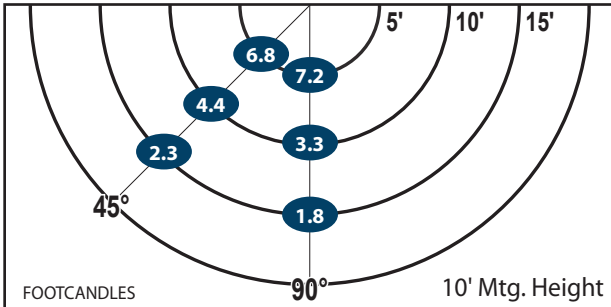

LUMENS: 2,749

LPW: 105 CRI: 81

DIMMING: 10-100%

Patent Pending

Ordering Information

CATALOG #	DESCRIPTION	VOLTS	COLOR TEMP
WLSG27LED	27W LED Wall Light	120-277	4500K
WLSG27LED3K	27W LED Wall Light	120-277	3000K

Options

ADD SUFFIX #	DESCRIPTION
PC	120V Photocontrol
PM	208-277V Photocontrol

Note: Atlas uses only premium LED compatible photocontrols

Recommended Mounting Height - 10-12 ft.

Mtg. Hgt.	FOOTCANDLES ON THE GROUND						Avg. FCs 450 SQ. FT.
	90°			45°			
	5'	10'	15'	5'	10'	15'	
10'	7.2	3.3	1.8	6.8	4.4	2.3	4.3
12'	5.6	3.0	1.8	5.3	3.7	2.3	3.6

Performance

- Eliminates Glare & Offensive Light
- Less Wasted Light
- More Footcandles on the Ground
- Creates a Smooth & Uniform Light Pattern

Dimensions and Specifications

Overall Height: 8.5"
Overall Width: 8.75"