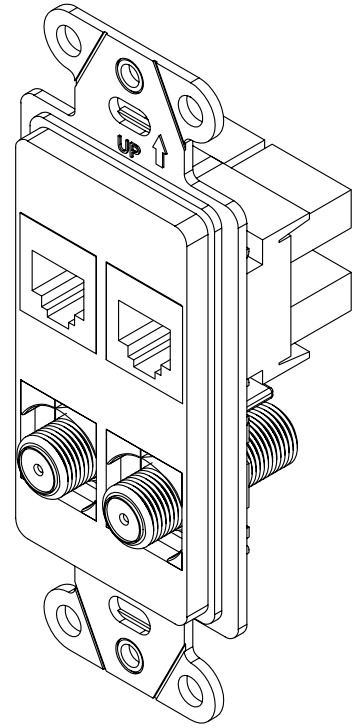

2

1

2

1

NOTES:

- 1. 2 CAT5E RJ45 AND 2 F-CONNECTORS PREASSEMBLED IN A 4 PORT DECORATOR STRAP
- 2. COLORS AVAILABLE:  
 BLACK  
 LIGHT ALMOND  
 WHITE

B

B