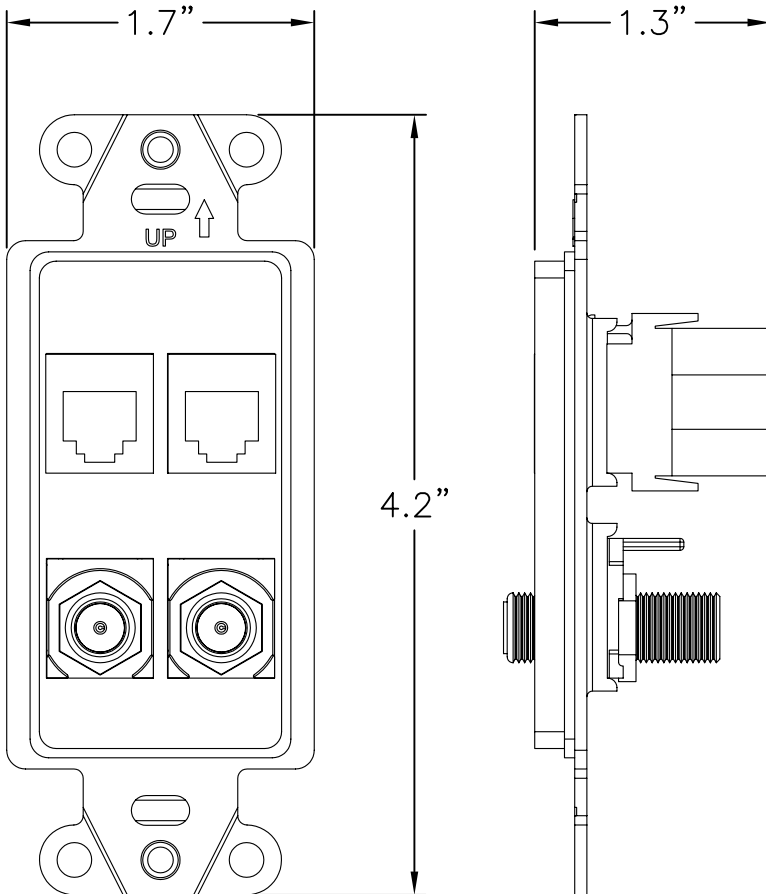

2

1

2

1

NOTES:

- 1. 2 CAT5E RJ45 AND 2 F-CONNECTORS PREASSEMBLED IN A 4 PORT DECORATOR STRAP
- 2. COLORS AVAILABLE:  
 BLACK  
 LIGHT ALMOND  
 WHITE

B

B