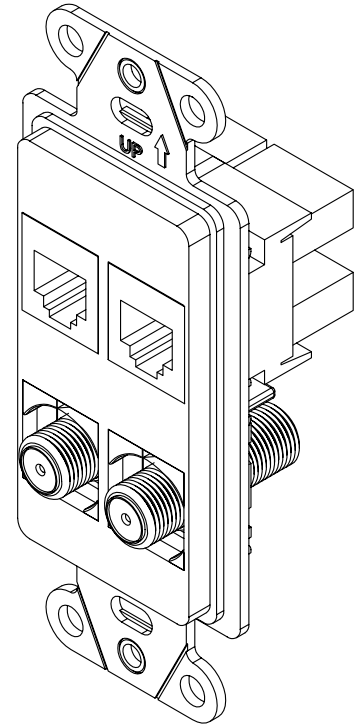

2

1

NOTES:

- 1. 2 CAT5E RJ45 AND 2 F-CONNECTORS PREASSEMBLED IN A 4 PORT DECORATOR STRAP
- 2. COLORS AVAILABLE:  
BLACK  
LIGHT ALMOND  
WHITE

B

B

A

A