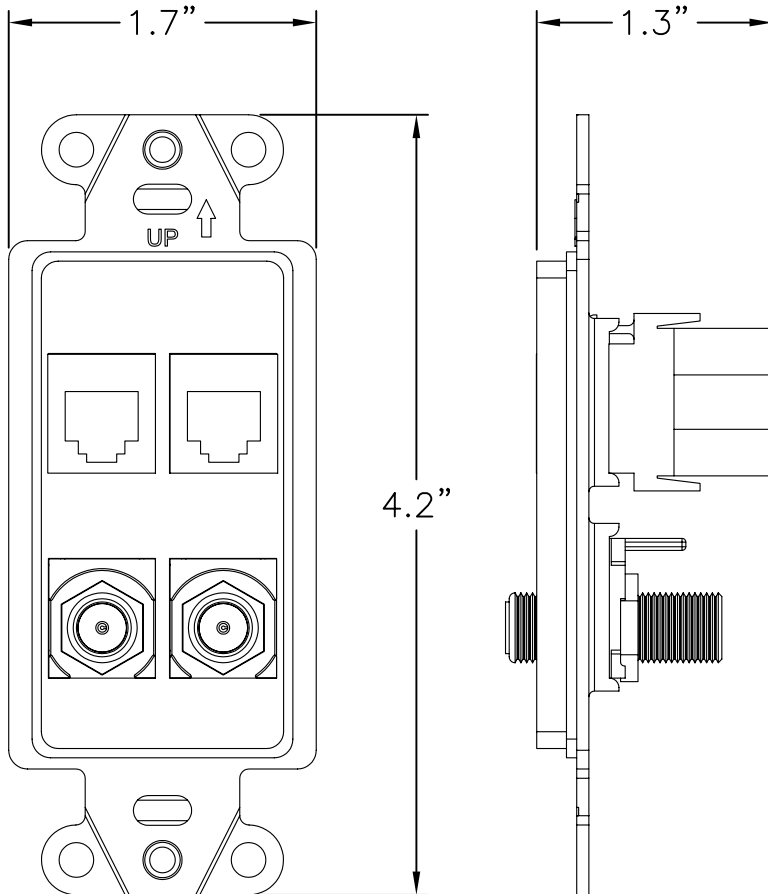

2

1

NOTES:

- 1. 2 CAT5E RJ45 AND 2 F-CONNECTORS PREASSEMBLED IN A 4 PORT DECORATOR STRAP
- 2. COLORS AVAILABLE:  
BLACK  
LIGHT ALMOND  
WHITE

B

B

A

A