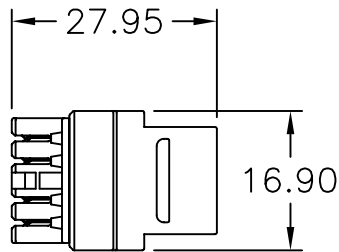

2

1

NOTES:

1. MATERIAL: ABS
2. UL LISTED
3. COLORS AVAILABLE: IVORY, BROWN, BLACK, ALMOND, LIGHT ALMOND ,WHITE

B

B

A

A

PROPRIETARY AND CONFIDENTIAL
THE INFORMATION CONTAINED
IN THIS DRAWING IS THE SOLE
PROPERTY OF On-Q/LEGRAND.
ANY REPRODUCTION IN PART OR
AS A WHOLE WITHOUT THE WRITTEN
PERMISSION OF On-Q/LEGRAND
IS PROHIBITED. DRAWING IS SUBJECT
TO CHANGE WITHOUT NOTICE.

on·Q

legrand

P.O. Box 60907
Middletown, PA 17106-0907
1-800-321-2343

TITLE:

**RJ25 6 POSITION/6 CONDUCTOR
TELEPHONE KEYSTONE CONNECTOR**

SIZE	DWG NO	FILE NAME	CUST REV
A	WP3425	CD-WP3425	1
REVISED DATE	SCALE	SHEET	
11/08/08	NONE	1 OF 1	

2

1