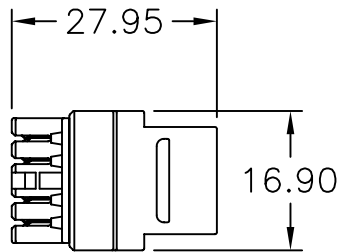

2

1

NOTES:

1. MATERIAL: ABS
2. UL LISTED
3. COLORS AVAILABLE: IVORY, BROWN, BLACK, ALMOND, LIGHT ALMOND ,WHITE

B

B

A

A

PROPRIETARY AND CONFIDENTIAL
THE INFORMATION CONTAINED
IN THIS DRAWING IS THE SOLE
PROPERTY OF On-Q/LEGRAND.
ANY REPRODUCTION IN PART OR
AS A WHOLE WITHOUT THE WRITTEN
PERMISSION OF On-Q/LEGRAND
IS PROHIBITED. DRAWING IS SUBJECT
TO CHANGE WITHOUT NOTICE.

On·Q

legrand

P.O. Box 60907
Middletown, PA 17106-0907
1-800-321-2343

TITLE:

**RJ25 6 POSITION/6 CONDUCTOR
TELEPHONE KEYSTONE CONNECTOR**

SIZE	DWG NO	FILE NAME	CUST REV
A	WP3425	CD-WP3425	1
REVISED DATE	SCALE	SHEET	
11/08/08	NONE	1 OF 1	

2

1